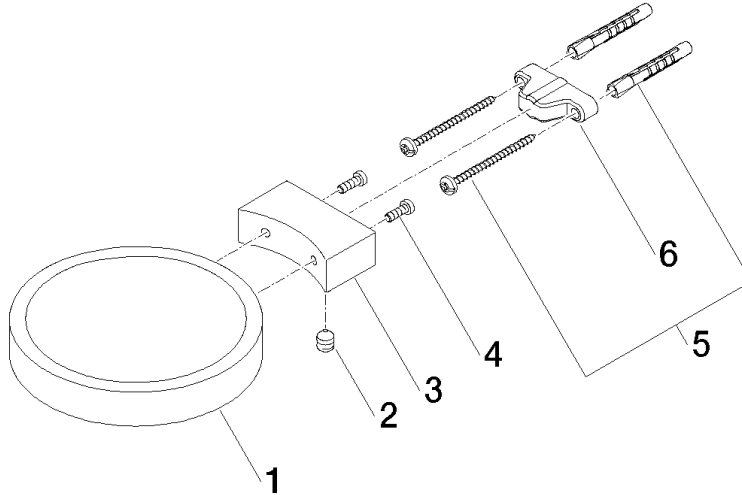

83 410 979

- width 120mm
- height 20 mm
- 145mm projection

Fits: MADISON, MEM, TARA, CL.1, LISSÉ,  
VAIA, META, CYO

	Light Gold	83 410 979-26
	Chrome	83 410 979-00
	Brushed Platinum	83 410 979-06
	Platinum	83 410 979-08
	Durabress (23kt Gold)	83 410 979-09
	Dark Chrome	83 410 979-19
	Brushed Light Gold	83 410 979-27
	Brushed Durabress (23kt Gold)	83 410 979-28
	Matte Black	83 410 979-33
	Brushed Bronze	83 410 979-42
	Brushed Champagne (22kt Gold)	83 410 979-46
	Champagne (22kt Gold)	83 410 979-47
	Brushed Chrome	83 410 979-93
	Brushed Dark Platinum	83 410 979-99

83 410 979

mm [inches]

83 410 979

Parts for other finishes can be found here: [Chrome](#)

### Spare parts list

No.	Item Number	Name	Quantity used	Delivery time
1	08 17 97 570-26	dish	1	60
2	09 31 11 002 90	pin	1	2
3	08 17 30 502-26	holder	1	60
4	09 30 30 080 90	screw	2	2
5	05 30 31 025 00 90	fixing set	1	2
6	09 17 20 030 90	holder	1	2