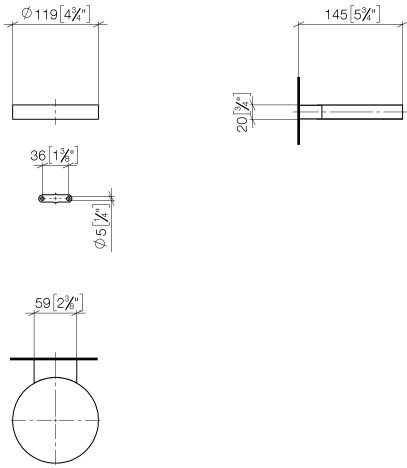

83 410 979

- width 120mm
- height 20 mm
- 145mm projection

Fits: MADISON, MEM, TARA, CL.1, LISSÉ,  
VAIA, META, CYO

	Light Gold	83 410 979-26
	Chrome	83 410 979-00
	Brushed Platinum	83 410 979-06
	Platinum	83 410 979-08
	Durabress (23kt Gold)	83 410 979-09
	Dark Chrome	83 410 979-19
	Brushed Light Gold	83 410 979-27
	Brushed Durabress (23kt Gold)	83 410 979-28
	Matte Black	83 410 979-33
	Brushed Bronze	83 410 979-42
	Brushed Champagne (22kt Gold)	83 410 979-46
	Champagne (22kt Gold)	83 410 979-47
	Brushed Chrome	83 410 979-93
	Brushed Dark Platinum	83 410 979-99

83 410 979

mm [inches]

83 410 979

Parts for other finishes can be found here: [Chrome](#)

### Spare parts list

No.	Item Number	Name	Quantity used	Delivery time
1	08 17 97 570-26	dish	1	60
2	09 31 11 002 90	pin	1	2
3	08 17 30 502-26	holder	1	60
4	09 30 30 080 90	screw	2	2
5	05 30 31 025 00 90	fixing set	1	2
6	09 17 20 030 90	holder	1	2